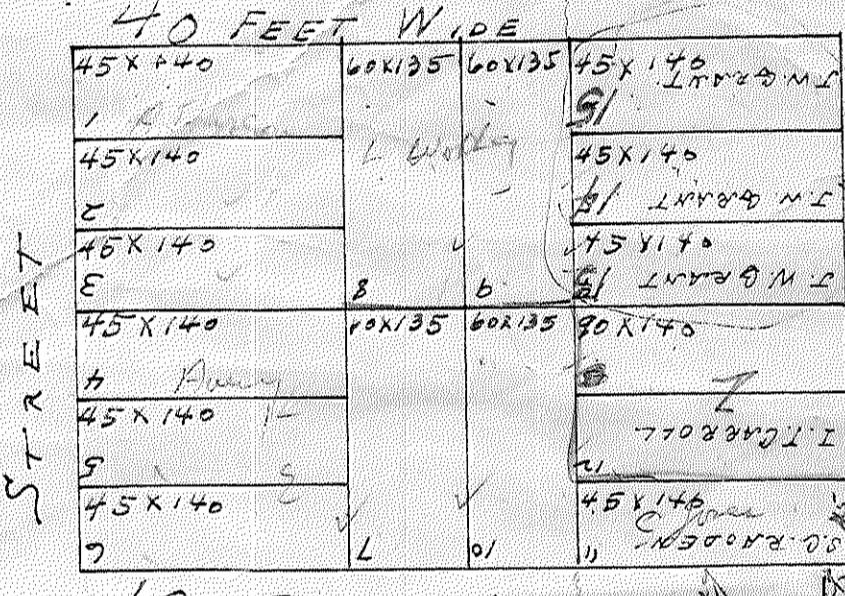

Carroll's South Side

CARROLL'S SOUTH SIDE
ADDITION TO
LIVE OAK, FLORIDA
COMPLETED
MAY 20 1904

SCALE 100 FEET
TO INCH
20 FEET TO SMALL
SQUARE

DRAWN BY -
HELVENSTON
AND
SMITH.

Block 2

Block 4

Block 6

Block 5