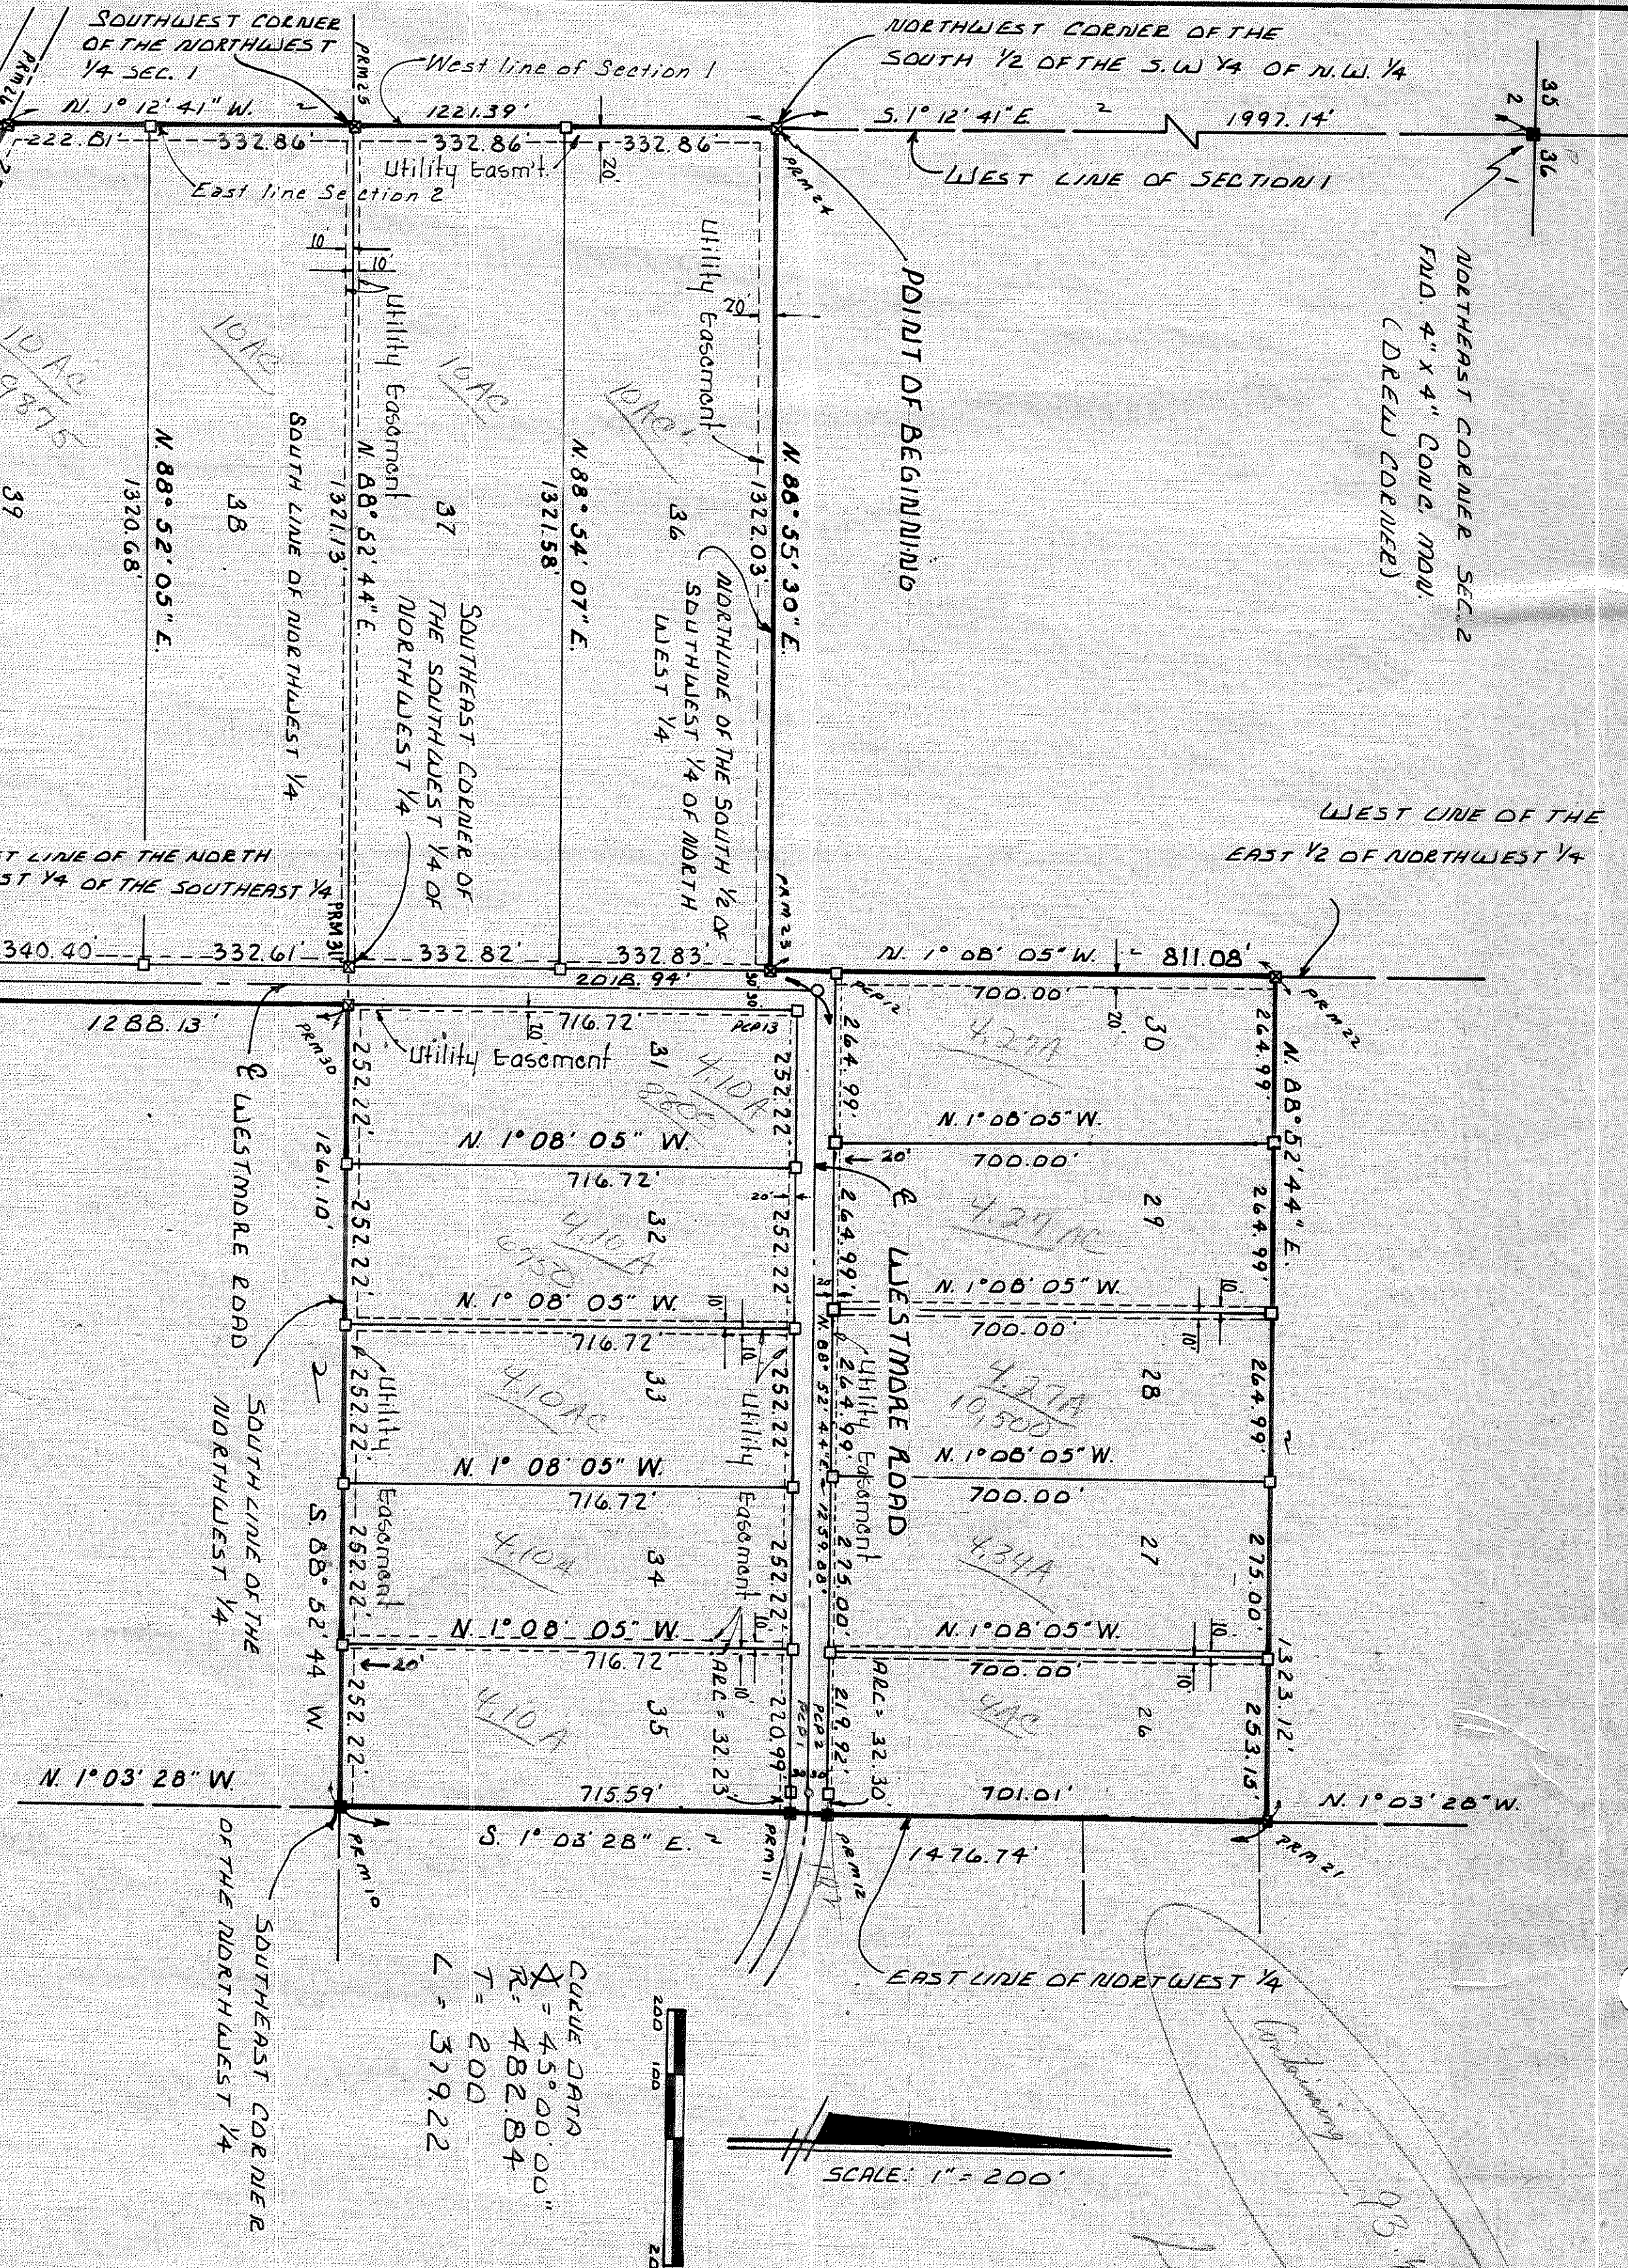

NORTHEAST CORNER SEC. 2
 4" x 4" CONCRETE MONUMENT
 (DREW COURSE)

WEST LINE OF THE
 EAST 1/2 OF NORTHWEST 1/4

POINT OF BEGINNING

CURVE DATA
 R = 45.00' 00"
 T = 482.84'
 L = 379.22'

LEGEND

1. 4" x 4" CONCRETE MONUMENT (PERMANENT REFERENCE MONUMENT) WITH BRASS CAP IN TOP STRAPPED L.L. LEG & ASSOCIATES, INC. WITH SURVEYORS REGISTRATION NUMBER, DATE, AND MONUMENT NUMBER.
2. PERMANENT CONTROL POINT (C.P.P.) = 4" x 4" x 24" CONCRETE MONUMENT WITH CAP IN TOP STRAPPED WITH RCP NUMBER AND SURVEYORS REGISTRATION NUMBER.
3. 1/2" IRON PIPE
4. 4" x 4" CONCRETE MONUMENT FOUND IN PLACE
5. BENCHMARK PROJECTED FROM COLORED STONE RANGE COORDINATE SYSTEM (LINE OR EAST BASE)

"WESTWOOD ACRES"
 FIRST ADDITION
 A SUBDIVISION IN
 SECTION 1, TOWNSHIP 2 SOUTH, RANGE 12 EAST
 SUWANNEE COUNTY, FLORIDA

DESCRIPTION

COMMENCE AT THE NORTHWEST CORNER OF SECTION 11, TOWNSHIP 2 SOUTH, RANGE 12 EAST, SUWANNEE COUNTY, FLORIDA AND RUN S. 1° 12' 41" E. ALONG THE WEST LINE OF SAID SECTION 11 A DISTANCE OF 1997.14 FEET TO THE NORTHWEST CORNER OF THE SOUTH 1/2 OF THE S.W. 1/4 OF T.W. 14, SECTION 11 AND THE POINT OF BEGINNING. THENCE N. 88° 55' 50" E. ALONG THE NORTH LINE OF SAID SOUTH 1/2 OF S.W. 1/4 OF T.W. 14 A DISTANCE OF 1322.3 FEET TO THE WEST LINE OF THE EAST 1/2 OF THE NORTHWEST 1/4, THENCE N. 1° 08' 05" W. ALONG SAID WEST LINE 811.08 FEET; THENCE N. 88° 52' 44" E. 1323.12 FEET TO THE EAST LINE OF THE NORTHWEST 1/4, SECTION 11; THENCE S. 1° 03' 28" E. ALONG SAID EAST LINE 1476.74 FEET TO THE SOUTH EAST CORNER OF SAID NORTHWEST 1/4; THENCE S. 1° 08' 05" E. 1208.13 FEET TO THE NORTHWEST CORNER OF SAID NORTHWEST 1/4; THENCE S. 1° 08' 05" E. 1208.13 FEET TO THE WEST LINE OF SAID NORTHWEST 1/4; THENCE N. 63° 10' 22" W. ALONG SAID WEST LINE 1548.84 FEET TO THE WEST LINE OF SAID SECTION 11; THENCE N. 1° 12' 41" W. ALONG SAID EAST LINE 1221.39 FEET TO THE POINT OF BEGINNING.